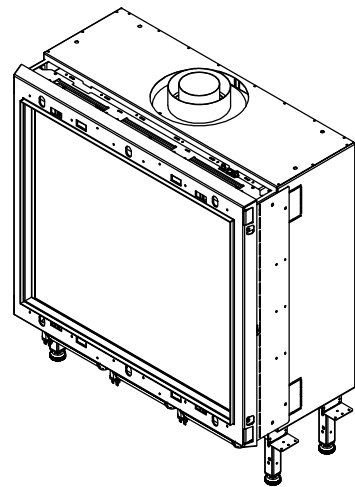

75X65 Front Double Glass/Protective Screen - Flush

Front View

Side View

Top View

Model	(H) Height	(W) Width	(D) Depth	C1	C2	C3	Glass Opening	
							(GF) Front	(GS) Side
75X65	38 1/16"	34 5/16"	16 1/2"	6 7/16"	17 1/16"	10 3/4"	30 5/8" W X 25 9/16" H	—

* Dimensions includes 1/2" lip (for drywall)

- Note :
1. Drawings are not to Scale
 2. All dimensions in inches
 3. The dimensions are both for Double Glass and Protective Screen

75X65 Front Double Glass/Protective Screen - Flush

Model	A	B	C	D
75X65	22 ¹ / ₁₆ "	39 ⁹ / ₁₆ "	18 ⁵ / ₈ "	8 ³ / ₄ "

Note : 1. Drawings are not to Scale
2. All dimensions in inches
3. The dimensions are both for Double Glass and Protective Screen

LEGEND

- 5/8" Type X
- Steel
- Wood
- Glass
- Wood Studs
- Steel Studs

The valve can be moved 36" - 40" from the center of the fireplace in any direction

- Note :
1. Drawings are not to Scale
 2. All dimensions in inches
 3. The dimensions are both for Double Glass and Protective Screen