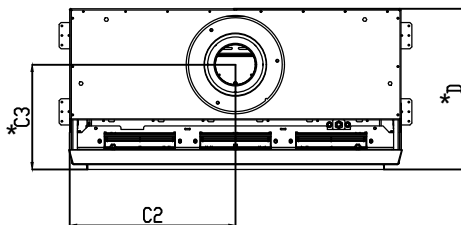

75X65 Front Double Glass/Protective Screen - Flush

Front View

Side View

Top View

Model	(H) Height	(W) Width	(D) Depth	C1	C2	C3	Glass Opening	
							(GF) Front	(GS) Side
75X65	38 1/16"	34 5/16"	16 1/2"	6 7/16"	17 1/16"	10 3/4"	30 5/8" W X 25 9/16" H	—

* Dimensions includes 1/2" lip (for drywall)

- Note :
1. Drawings are not to Scale
 2. All dimensions in inches
 3. The dimensions are both for Double Glass and Protective Screen

75X65 Front Double Glass/Protective Screen - Flush

Model	A	B	C	D
75X65	22 ¹ / ₁₆ "	39 ⁹ / ₁₆ "	18 ⁵ / ₈ "	8 ³ / ₄ "

Note : 1. Drawings are not to Scale
2. All dimensions in inches
3. The dimensions are both for Double Glass and Protective Screen

LEGEND

- 5/8" Type X
- Steel
- Wood
- Glass
- Wood Studs
- Steel Studs

The valve can be moved 36" - 40" from the center of the fireplace in any direction

- Note :
1. Drawings are not to Scale
 2. All dimensions in inches
 3. The dimensions are both for Double Glass and Protective Screen