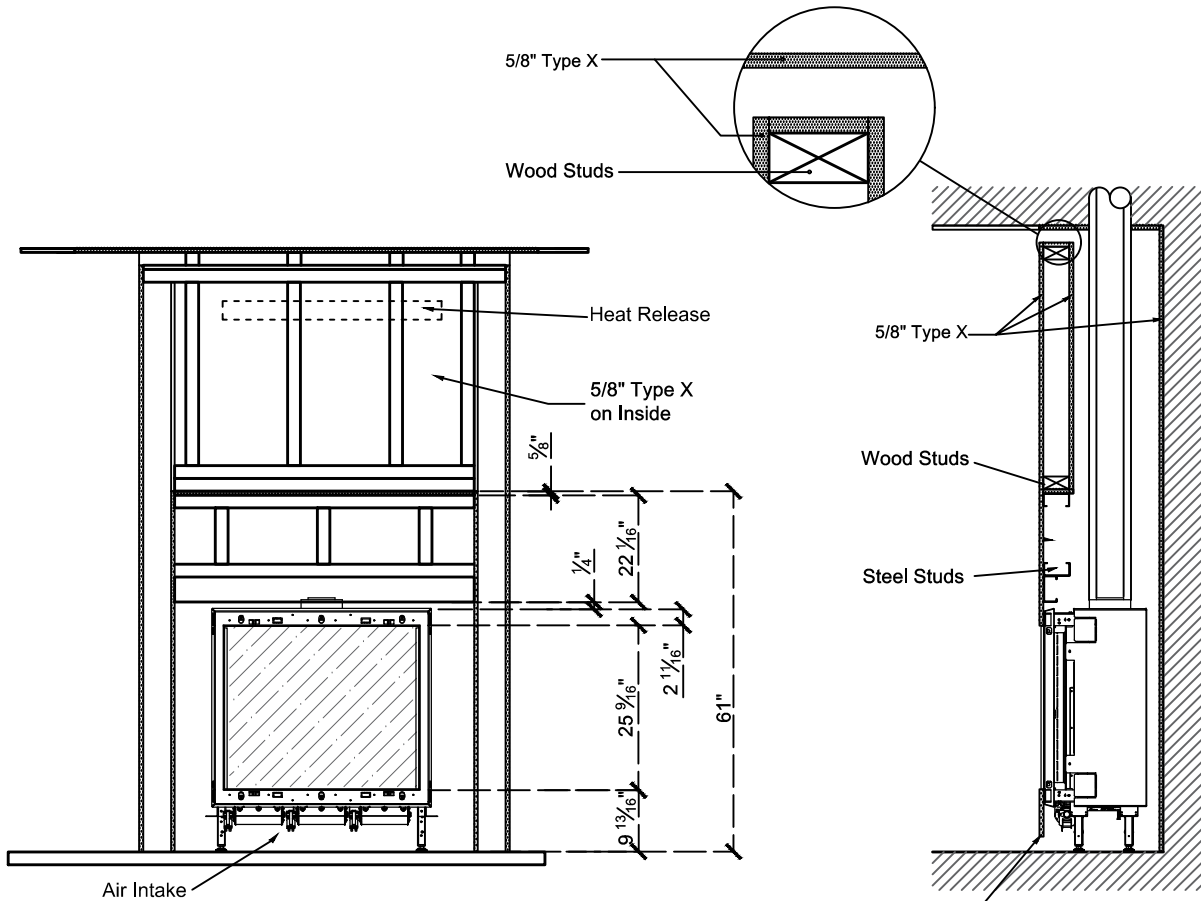

75X65 Front Double Glass/Protective Screen - Flush

View A

View B

Add Drywall nailer as needed maintain 2" clearance to any part of Fireplace