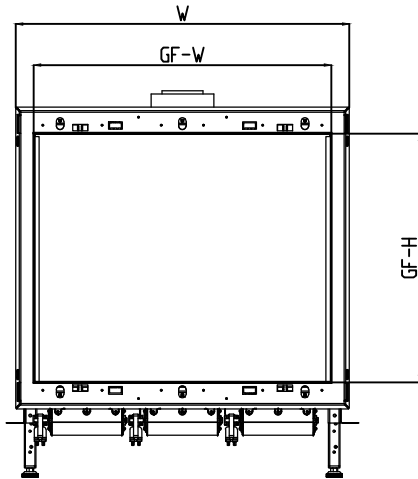

75X65 Front Double Glass/Protective Screen - Flush

Front View

Side View

Top View

Model	(H) Height	(W) Width	(D) Depth	C1	C2	C3	Glass Opening	
							(GF) Front	(GS) Side
75X65	38 1/16"	34 5/16"	16 1/2"	6 7/16"	17 1/16"	10 3/4"	30 5/8" W X 25 9/16" H	—

* Dimensions includes 1/2" lip (for drywall)

- Note :
1. Drawings are not to Scale
 2. All dimensions in inches
 3. The dimensions are both for Double Glass and Protective Screen

75X65 Front Double Glass/Protective Screen - Flush

Model	A	B	C	D
75X65	22 ¹ / ₁₆ "	39 ⁹ / ₁₆ "	18 ⁵ / ₈ "	8 ³ / ₄ "

Note : 1. Drawings are not to Scale
2. All dimensions in inches
3. The dimensions are both for Double Glass and Protective Screen

LEGEND

- 5/8" Type X
- Steel
- Wood
- Glass
- Wood Studs
- Steel Studs

The valve can be moved 36" - 40" from the center of the fireplace in any direction

- Note :
1. Drawings are not to Scale
 2. All dimensions in inches
 3. The dimensions are both for Double Glass and Protective Screen