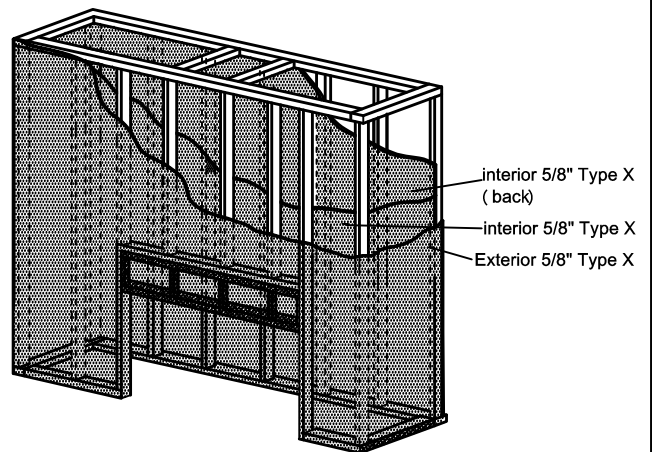

75X65 Front Double Glass/Protective Screen - Flush

Front View

Side View

Top View

Model	(H) Height	(W) Width	(D) Depth	C1	C2	C3	Glass Opening	
							(GF) Front	(GS) Side
75X65	38 1/16"	34 5/16"	16 1/2"	6 7/16"	17 1/16"	10 3/4"	30 5/8" W X 25 9/16" H	—

* Dimensions includes 1/2" lip (for drywall)

- Note :
1. Drawings are not to Scale
 2. All dimensions in inches
 3. The dimensions are both for Double Glass and Protective Screen

75X65 Front Double Glass/Protective Screen - Flush

Model	A	B	C	D
75X65	22 ¹ / ₁₆ "	39 ⁹ / ₁₆ "	18 ⁵ / ₈ "	8 ³ / ₄ "

Note : 1. Drawings are not to Scale
2. All dimensions in inches
3. The dimensions are both for Double Glass and Protective Screen

LEGEND

- 5/8" Type X
- Steel
- Wood
- Glass
- Wood Studs
- Steel Studs

The valve can be moved 36" - 40" from the center of the fireplace in any direction

- Note :
1. Drawings are not to Scale
 2. All dimensions in inches
 3. The dimensions are both for Double Glass and Protective Screen