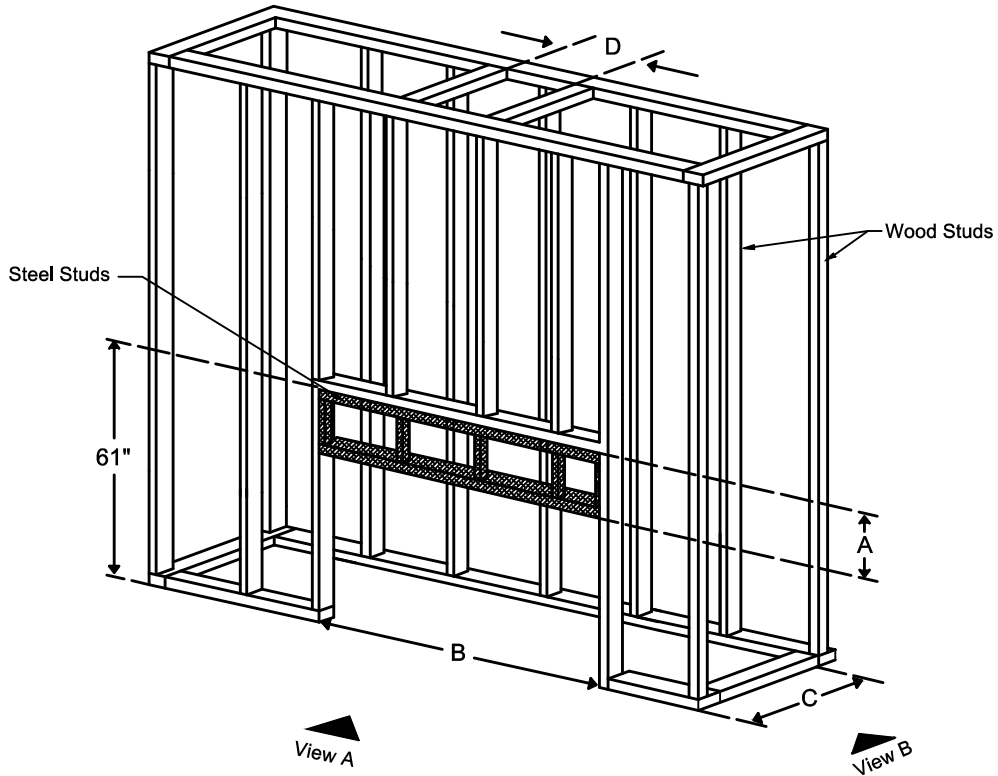

75X65 Front Double Glass/Protective Screen - Flush

Front View

Side View

Top View

Model	(H) Height	(W) Width	(D) Depth	C1	C2	C3	Glass Opening	
							(GF) Front	(GS) Side
75X65	38 1/16"	34 5/16"	16 1/2"	6 7/16"	17 1/16"	10 3/4"	30 5/8" W X 25 9/16" H	—

* Dimensions includes 1/2" lip (for drywall)

- Note :
1. Drawings are not to Scale
 2. All dimensions in inches
 3. The dimensions are both for Double Glass and Protective Screen

75X65 Front Double Glass/Protective Screen - Flush

Model	A	B	C	D
75X65	22 ¹ / ₁₆ "	39 ⁹ / ₁₆ "	18 ⁵ / ₈ "	8 ³ / ₄ "

Note : 1. Drawings are not to Scale
2. All dimensions in inches
3. The dimensions are both for Double Glass and Protective Screen

LEGEND

- 5/8" Type X
- Steel
- Wood
- Glass
- Wood Studs
- Steel Studs

The valve can be moved 36" - 40" from the center of the fireplace in any direction

- Note :
1. Drawings are not to Scale
 2. All dimensions in inches
 3. The dimensions are both for Double Glass and Protective Screen