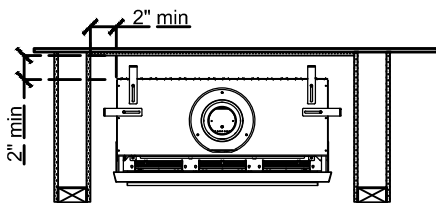

Top View

Clearance 2" from each side to non combustible material

The valve can be moved 36" - 40" from the center of the fireplace in any direction

1. Note :
1. Drawings are not to Scale
  2. All dimensions in inches
  3. The dimensions are both for Double Glass and Protective Screen