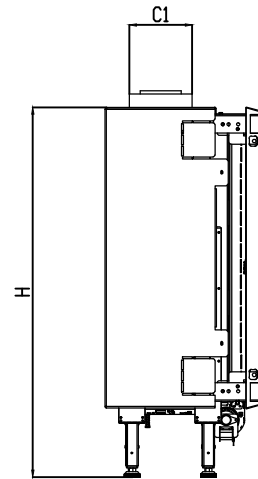

75X65 Front Double Glass/Protective Screen - Flush

Front View

Side View

Top View

Model	(H) Height	(W) Width	(D) Depth	C1	C2	C3	Glass Opening	
							(GF) Front	(GS) Side
75X65	38 1/16"	34 5/16"	16 1/2"	6 7/16"	17 1/16"	10 3/4"	30 5/8" W X 25 9/16" H	—

* Dimensions includes 1/2" lip (for drywall)

- Note :
1. Drawings are not to Scale
 2. All dimensions in inches
 3. The dimensions are both for Double Glass and Protective Screen

75X65 Front Double Glass/Protective Screen - Flush

Model	A	B	C	D
75X65	22 ¹ / ₁₆ "	39 ⁹ / ₁₆ "	18 ⁵ / ₈ "	8 ³ / ₄ "

Note : 1. Drawings are not to Scale
2. All dimensions in inches
3. The dimensions are both for Double Glass and Protective Screen

LEGEND

- 5/8" Type X
- Steel
- Wood
- Glass
- Wood Studs
- Steel Studs

The valve can be moved 36" - 40" from the center of the fireplace in any direction

- Note :
1. Drawings are not to Scale
 2. All dimensions in inches
 3. The dimensions are both for Double Glass and Protective Screen